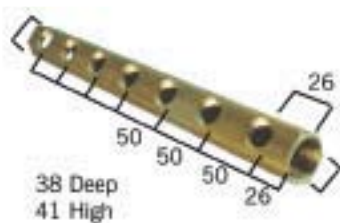

# MANIFOLDS - VERDELERS - COLLECTEURS - VERTEILER

- 1
- 2
- 3
- 4
- 5
- 6
- 7
- 8
- 9
- 10
- 11

**Type: V-06**

**Manifold 1", 1/2" female thread, 3/8" air vent hole**  
**Verdeler 1", 1/2" aansluitingen, 3/8" ontluichtingsopening**  
**Collecteur 1", conn. 1/2" femelle, conn. 3/8" pour purgeur**  
**Verteiler 1", 1/2" IG, 3/8" Loch für Entlüftung**

Article number	pc / Box	Type	Subgroup
V-060402	1 pc. / 64 pc.	1" 2x1/2" x 3/8"	
V-060403	1 pc. / 48 pc.	1" 3x1/2" x 3/8"	
V-060404	1 pc. / 30 pc.	1" 4x1/2" x 3/8"	
V-060405	1 pc. / 28 pc.	1" 5x1/2" x 3/8"	
V-060406	1 pc. / 20 pc.	1" 6x1/2" x 3/8"	
V-060407	1 pc. / 25 pc.	1" 7x1/2" x 3/8"	
V-060408	1 pc. / 20 pc.	1" 8x1/2" x 3/8"	
V-060409	1 pc. / 20 pc.	1" 9x1/2" x 3/8"	
V-060410	1 pc. / 20 pc.	1" 10x1/2" x 3/8"	

**Type: V-05-Z**

**Manifold 3/4", 1/2" female thread**  
**Verdeler 3/4", 1/2" aansluitingen**  
**Collecteur 3/4", conn. 1/2" femelle**  
**Verteiler 3/4", 1/2" IG**

Article number	pc / Box	Type	Subgroup
V-050402-Z	1 pc. / 75 pc.	3/4" 2x1/2"	
V-050403-Z	1 pc. / 48 pc.	3/4" 3x1/2"	
V-050404-Z	1 pc. / 30 pc.	3/4" 4x1/2"	
V-050405-Z	1 pc. / 42 pc.	3/4" 5x1/2"	
V-050406-Z	1 pc. / 20 pc.	3/4" 6x1/2"	
V-050407-Z	1 pc. / 18 pc.	3/4" 7x1/2"	
V-050408-Z	1 pc. / 25 pc.	3/4" 8x1/2"	
V-050409-Z	1 pc. / 20 pc.	3/4" 9x1/2"	
V-050410-Z	1 pc. / 20 pc.	3/4" 10x1/2"	

**Type: V-06-Z**

**Manifold 1", 1/2" female thread**  
**Verdeler 1", 1/2" aansluitingen**  
**Collecteur 1", conn. 1/2" femelle**  
**Verteiler 1", 1/2" IG**

Article number	pc / Box	Type	Subgroup
V-060402-Z	1 pc. / 64 pc.	1" 2x1/2"	
V-060403-Z	1 pc. / 48 pc.	1" 3x1/2"	
V-060404-Z	1 pc. / 30 pc.	1" 4x1/2"	
V-060405-Z	1 pc. / 28 pc.	1" 5x1/2"	
V-060406-Z	1 pc. / 20 pc.	1" 6x1/2"	
V-060407-Z	1 pc. / 25 pc.	1" 7x1/2"	
V-060408-Z	1 pc. / 20 pc.	1" 8x1/2"	
V-060409-Z	1 pc. / 20 pc.	1" 9x1/2"	
V-060410-Z	1 pc. / 20 pc.	1" 10x1/2"	