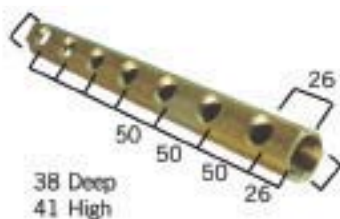

Article number	pc / Box	Type	Subgroup
V-060402	1 pc. / 64 pc.	1" 2x1/2" x 3/8"	
V-060403	1 pc. / 48 pc.	1" 3x1/2" x 3/8"	
V-060404	1 pc. / 30 pc.	1" 4x1/2" x 3/8"	
V-060405	1 pc. / 28 pc.	1" 5x1/2" x 3/8"	
V-060406	1 pc. / 20 pc.	1" 6x1/2" x 3/8"	
V-060407	1 pc. / 25 pc.	1" 7x1/2" x 3/8"	
V-060408	1 pc. / 20 pc.	1" 8x1/2" x 3/8"	
V-060409	1 pc. / 20 pc.	1" 9x1/2" x 3/8"	
V-060410	1 pc. / 20 pc.	1" 10x1/2" x 3/8"	

**Type: V-05-Z**

**Manifold 3/4", 1/2" female thread**  
**Verdeler 3/4", 1/2" aansluitingen**  
**Collecteur 3/4", conn. 1/2" femelle**  
**Verteiler 3/4", 1/2" IG**

Article number	pc / Box	Type	Subgroup
V-050402-Z	1 pc. / 75 pc.	3/4" 2x1/2"	
V-050403-Z	1 pc. / 48 pc.	3/4" 3x1/2"	
V-050404-Z	1 pc. / 30 pc.	3/4" 4x1/2"	
V-050405-Z	1 pc. / 42 pc.	3/4" 5x1/2"	
V-050406-Z	1 pc. / 20 pc.	3/4" 6x1/2"	
V-050407-Z	1 pc. / 18 pc.	3/4" 7x1/2"	
V-050408-Z	1 pc. / 25 pc.	3/4" 8x1/2"	
V-050409-Z	1 pc. / 20 pc.	3/4" 9x1/2"	
V-050410-Z	1 pc. / 20 pc.	3/4" 10x1/2"	

**Type: V-06-Z**

**Manifold 1", 1/2" female thread**  
**Verdeler 1", 1/2" aansluitingen**  
**Collecteur 1", conn. 1/2" femelle**  
**Verteiler 1", 1/2" IG**

Article number	pc / Box	Type	Subgroup
V-060402-Z	1 pc. / 64 pc.	1" 2x1/2"	
V-060403-Z	1 pc. / 48 pc.	1" 3x1/2"	
V-060404-Z	1 pc. / 30 pc.	1" 4x1/2"	
V-060405-Z	1 pc. / 28 pc.	1" 5x1/2"	
V-060406-Z	1 pc. / 20 pc.	1" 6x1/2"	
V-060407-Z	1 pc. / 25 pc.	1" 7x1/2"	
V-060408-Z	1 pc. / 20 pc.	1" 8x1/2"	
V-060409-Z	1 pc. / 20 pc.	1" 9x1/2"	
V-060410-Z	1 pc. / 20 pc.	1" 10x1/2"	